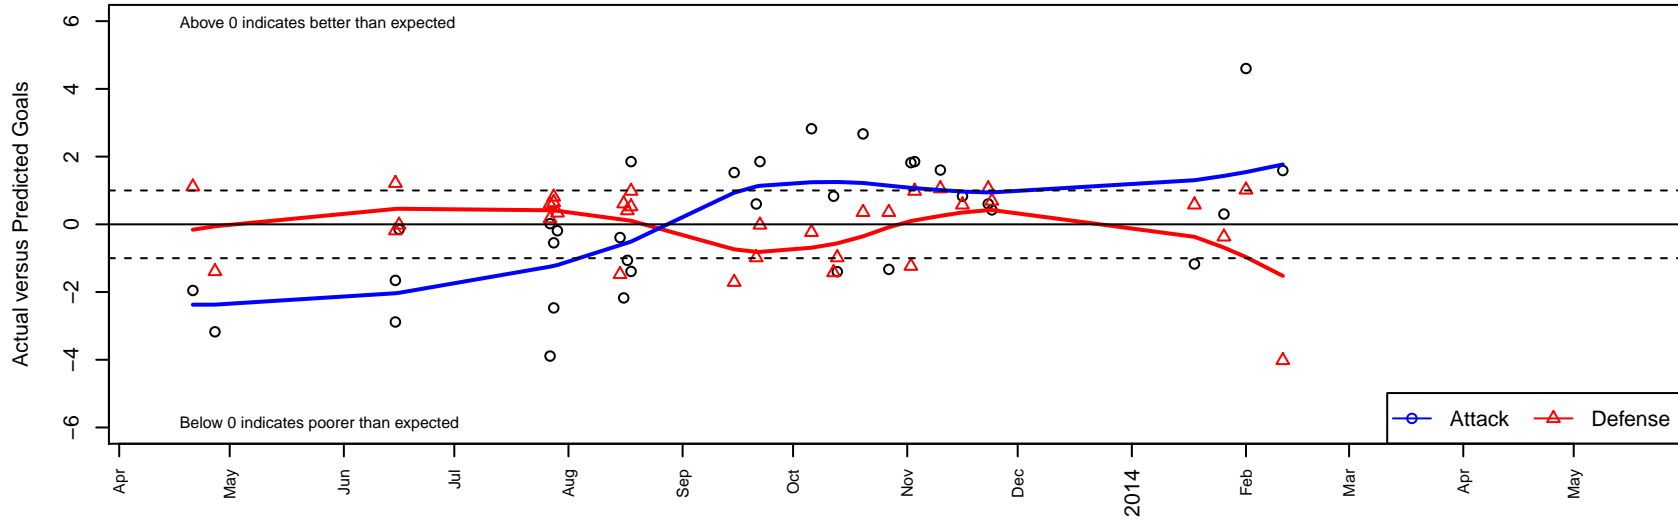

# FC Alliance A B98

FC Alliance  
 Woodinville, WA  
 B98 total strength=1574  
 attack=21.39 defense=10.02  
 fall league = RCL B98 Div 3  
 notes= Gold  
 alt names used:  
 FC Alliance A B98  
 FC Alliance A  
 FC Alliance B98 A  
 FC Alilance Gold  
 FC Alliance Gold  
 FC Alliance A [B98]  
 FC ALLIANCE FCA B98 GOLD (WA)

Venues played:  
 Challenger Div 1 Cup U14  
 Starfire Spring Classic BU15  
 River City Cup Boys U-15/16 Gold U16  
 Bigfoot Gold U15  
 RCL B98 Div 3  
 Challenge Cup B98 Division 1 – Challenge 1

**FC Alliance A B98**  
 Dots are actual minus expected GF (blue circles) and GA (red triangles).  
 Blue line is smoothed change in attack strength. Red is smoothed change in defense strength.